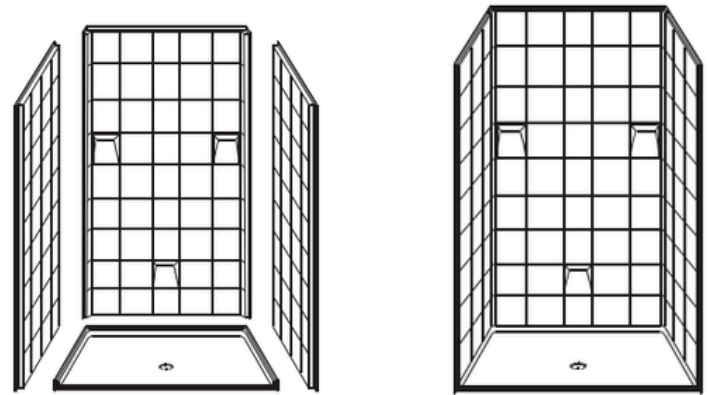

- 4-piece for remodeling
- 3" Easy Step threshold
- 3 molded soap ledges
- Fiberglass construction
- Durable and easy to clean applied acrylic with 8" tile pattern
- Fully reinforced walls that offers strength and ease of installation for accessories

ACCESSORY PACKAGE AVAILABLE:

Residential Safety Package Includes:

- Fold-up shower bench (various styles)
- 3 x Grab bars (various styles and sizes)

INDIVIDUAL ACCESSORIES AVAILABLE:

- Fold-up shower bench (various styles)
- Grab bars (various styles and sizes)
- Adjustable handheld shower kit with bar
- ADA pressure-balanced shower valve
- Weighted shower curtain and rod
- Drain and chrome strainer
- Flange trim kit

Freedom Easy Step Shower

48" x 37"

MODEL: APF4836SH4P3

BASE / WALL MATING DETAIL

NOTES:

Dimensional Tolerance $\pm 1/2"$.
 Accessibility Professionals Inc. assumes
 no responsibility for prep work

CODE COMPLIANCE:

- IPC International Plumbing Code
- UPC Uniform Plumbing Code
- ANSI Z124.2 Standards for Plastic Showers
- CSA Canadian Standards Association

FRAME-IN DIMENSIONS:

A	48 1/4"
B	24 1/8"
C	37"
D	18"