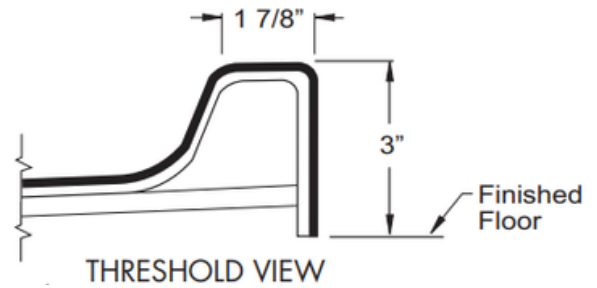

- 4-piece for remodeling
- 3" Easy Step threshold
- 3 molded soap ledges
- Fiberglass construction
- Durable and easy to clean applied acrylic with 8" tile pattern
- Fully reinforced walls that offers strength and ease of installation for accessories

Freedom Easy Step Shower

48" x 37"

MODEL: APF4836SH4P3

BASE / WALL MATING DETAIL

NOTES:

Dimensional Tolerance $\pm 1/2"$.
 Accessibility Professionals Inc. assumes
 no responsibility for prep work

CODE COMPLIANCE:

- IPC International Plumbing Code
- UPC Uniform Plumbing Code
- ANSI Z124.2 Standards for Plastic Showers
- CSA Canadian Standards Association

FRAME-IN DIMENSIONS:

A	48 1/4"
B	24 1/8"
C	37"
D	18"