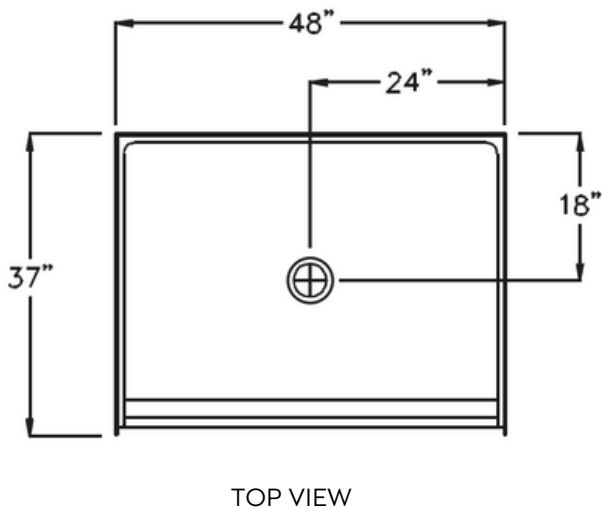

Freedom Easy Step Shower

48" x 37"

MODEL: APF4836SH4P3

Made in USA

30-Year Warranty

EXTERIOR DIMENSIONS:

48" W x 37" D x 78"H

FEATURES:

- 4-piece for remodeling
- 3" Easy Step threshold
- 3 molded soap ledges
- Fiberglass construction
- Durable and easy to clean applied acrylic with 8" tile pattern
- Fully reinforced walls that offers strength and ease of installation for accessories

Freedom Easy Step Shower

48" x 37"

MODEL: APF4836SH4P3

BASE / WALL MATING DETAIL

NOTES:

Dimensional Tolerance $\pm 1/2"$.
 Accessibility Professionals Inc. assumes
 no responsibility for prep work

CODE COMPLIANCE:

- IPC International Plumbing Code
- UPC Uniform Plumbing Code
- ANSI Z124.2 Standards for Plastic Showers
- CSA Canadian Standards Association

FRAME-IN DIMENSIONS:

A	48 1/4"
B	24 1/8"
C	37"
D	18"