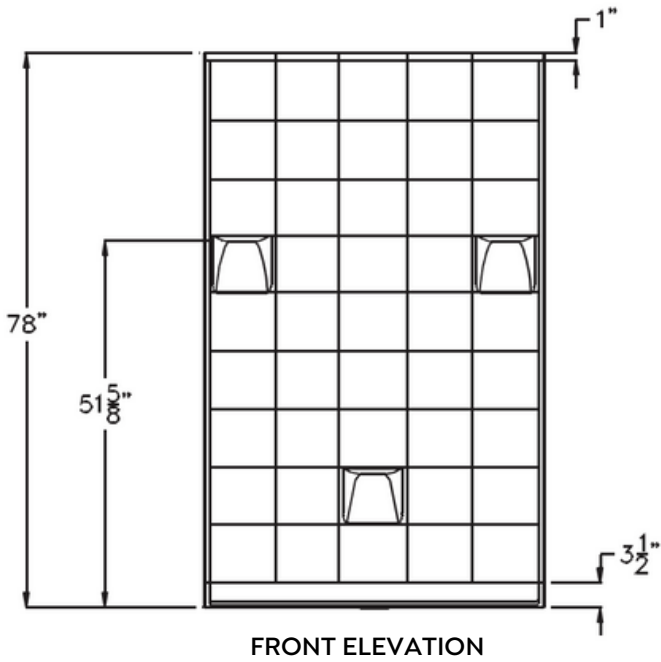

Freedom Easy Step Shower

48" x 37"

MODEL: APF4836SH4P3

Made in USA

30-Year Warranty

EXTERIOR DIMENSIONS:

48" W x 37" D x 78"H

FEATURES:

- 4-piece for remodeling
- 3" Easy Step threshold
- 3 molded soap ledges
- Fiberglass construction
- Durable and easy to clean applied acrylic with 8" tile pattern
- Fully reinforced walls that offers strength and ease of installation for accessories

Freedom Easy Step Shower

48" x 37"

MODEL: APF4836SH4P3

BASE / WALL MATING DETAIL

NOTES:

Dimensional Tolerance $\pm 1/2"$.
 Accessibility Professionals Inc. assumes
 no responsibility for prep work

CODE COMPLIANCE:

- IPC International Plumbing Code
- UPC Uniform Plumbing Code
- ANSI Z124.2 Standards for Plastic Showers
- CSA Canadian Standards Association

FRAME-IN DIMENSIONS:

A	48 1/4"
B	24 1/8"
C	37"
D	18"