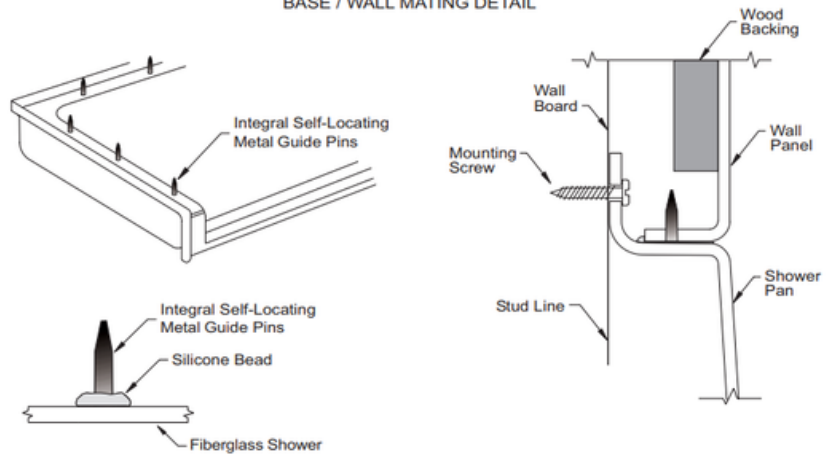

- 4-piece for remodeling
- 3" Easy Step threshold
- 3 molded soap ledges
- Fiberglass construction
- Durable and easy to clean applied acrylic with 8" tile pattern
- Fully reinforced walls that offers strength and ease of installation for accessories

ACCESSORY PACKAGE AVAILABLE:

Residential Safety Package Includes:

- Fold-up shower bench (various styles)
- 3 x Grab bars (various styles and sizes)

INDIVIDUAL ACCESSORIES AVAILABLE:

- Fold-up shower bench (various styles)
- Grab bars (various styles and sizes)
- Adjustable handheld shower kit with bar
- ADA pressure-balanced shower valve
- Weighted shower curtain and rod
- Drain and chrome strainer
- Flange trim kit

Freedom Easy Step Shower

48" x 37"

MODEL: APF4836SH4P3

BASE / WALL MATING DETAIL

NOTES:

Dimensional Tolerance $\pm 1/2"$.
 Accessibility Professionals Inc. assumes
 no responsibility for prep work

CODE COMPLIANCE:

- IPC International Plumbing Code
- UPC Uniform Plumbing Code
- ANSI Z124.2 Standards for Plastic Showers
- CSA Canadian Standards Association

FRAME-IN DIMENSIONS:

A	48 1/4"
B	24 1/8"
C	37"
D	18"