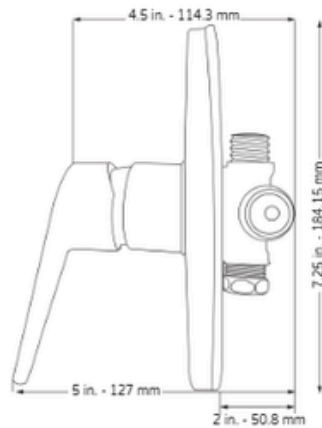

Freedom Handheld Shower Kit with Glide Bar and Wall Mount Supply Elbow

MODEL: APFHHGBLSG

Mixing Valve Features:

- Brushed satin finish
- Connection: 1/2" Universal NPT & Direct sweat inlets & outlets
- Durable brass body ideal for prolonged contact with water
- Pressure-balanced mixing cartridge, to ensure consistent water temperature
- Durable ceramic disc cartridge
- Includes plaster guard to be used as a guide during installation