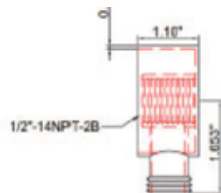

#### LINEAR GRAB BAR DIMENSIONS:

36" x 1 1/4" dia.

#### FEATURES:

- 2.5 gpm Max Flow @ 80 psi
- 3 Function Hand shower: Full spray, massage spray and full & massage spray
- With stop trigger
- Includes 72" double spiral construction, no kink metal shower hose
- Supply Elbow has a 1/2" Supply Connection
- 36" Linear grab bar, tested up to 500lbs
- Height adjustable handheld bracket

## Handheld Shower Kit Features:

- Hand shower flow max: 2.5 gpm Max Flow @ 80 psi
- 3 Function Hand shower: Full spray, massage spray, and full & massage spray
- With stop trigger
- ABS body
  
- 36" Linear brushed satin grab bar, tested up to 500lbs
- High-quality 18-gauge 1.25" diameter 304 stainless steel.
- Mounting flange post with set screws for easy flange access during installation
  
- Height-adjustable handheld bracket
- to fit a 1.25" diameter bar
- ABS body
  
- 72" double spiral construction, no kink metal shower hose
- 1/2" - 14 NPSM thread and G 1/2" thread
- SS hose tube, brass nut with check valve
  
- Supply Elbow has a 1/2" Supply Connection
- For use with hand shower and hose
- Easy installation using slip fit connection
- Includes check valve