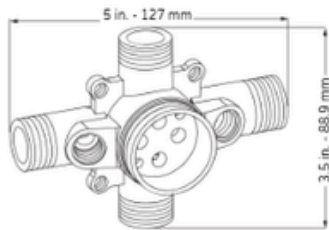

Freedom Handheld Shower Kit with Glide Bar and Wall Mount Supply Elbow

MODEL: APFHHGBLSG

Mixing Valve Features:

- Brushed satin finish
- Connection: 1/2" Universal NPT & Direct sweat inlets & outlets
- Durable brass body ideal for prolonged contact with water
- Pressure-balanced mixing cartridge, to ensure consistent water temperature
- Durable ceramic disc cartridge
- Includes plaster guard to be used as a guide during installation