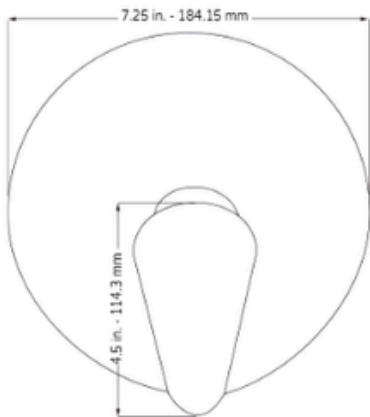

Freedom Handheld Shower Kit with Glide Bar and Wall Mount Supply Elbow

MODEL: APFHHGBLSG

Mixing Valve Features:

- Brushed satin finish
- Connection: 1/2" Universal NPT & Direct sweat inlets & outlets
- Durable brass body ideal for prolonged contact with water
- Pressure-balanced mixing cartridge, to ensure consistent water temperature
- Durable ceramic disc cartridge
- Includes plaster guard to be used as a guide during installation