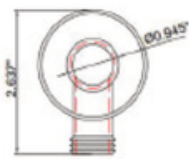

#### LINEAR GRAB BAR DIMENSIONS:

36" x 1 1/4" dia.

#### FEATURES:

- 2.5 gpm Max Flow @ 80 psi
- 3 Function Hand shower: Full spray, massage spray and full & massage spray
- With stop trigger
- Includes 72" double spiral construction, no kink metal shower hose
- Supply Elbow has a 1/2" Supply Connection
- 36" Linear grab bar, tested up to 500lbs
- Height adjustable handheld bracket

## Handheld Shower Kit Features:

- Hand shower flow max: 2.5 gpm Max Flow @ 80 psi
- 3 Function Hand shower: Full spray, massage spray, and full & massage spray
- With stop trigger
- ABS body
  
- 36" Linear brushed satin grab bar, tested up to 500lbs
- High-quality 18-gauge 1.25" diameter 304 stainless steel.
- Mounting flange post with set screws for easy flange access during installation
  
- Height-adjustable handheld bracket
- to fit a 1.25" diameter bar
- ABS body
  
- 72" double spiral construction, no kink metal shower hose
- 1/2" - 14 NPSM thread and G 1/2" thread
- SS hose tube, brass nut with check valve
  
- Supply Elbow has a 1/2" Supply Connection
- For use with hand shower and hose
- Easy installation using slip fit connection
- Includes check valve