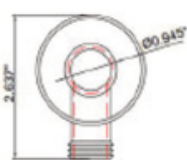

Freedom Handheld Shower Kit with Glide Bar and Wall Mount Supply Elbow

MODEL: APH-PKG-LGBHBMV-MB

Handheld Shower Kit Features:

- Hand shower flow max: 2.5 gpm Max Flow @ 80 psi
- 3 Function Hand shower: Full spray, massage spray, and full & massage spray
- With stop trigger
- ABS body

- 36" Linear matte black grab bar, tested up to 500lbs
- High-quality 18-gauge 1.25" diameter 304 stainless steel.
- Mounting flange post with set screws for easy flange access during installation

- Height-adjustable handheld bracket
- to fit a 1.25" diameter bar
- ABS body

- 72" double spiral construction, no kink metal shower hose
- 1/2" - 14 NPSM thread and G 1/2" thread
- SS hose tube, brass nut with check valve

- Supply Elbow has a 1/2" Supply Connection
- For use with hand shower and hose
- Easy installation using slip fit connection
- Includes check valve