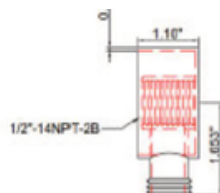

Freedom Handheld Shower Kit with Glide Bar and Wall Mount Supply Elbow

MODEL: APH-PKG-LGBHBMV-MB

Handheld Shower Kit Features:

- Hand shower flow max: 2.5 gpm Max Flow @ 80 psi
- 3 Function Hand shower: Full spray, massage spray, and full & massage spray
- With stop trigger
- ABS body

- 36" Linear matte black grab bar, tested up to 500lbs
- High-quality 18-gauge 1.25" diameter 304 stainless steel.
- Mounting flange post with set screws for easy flange access during installation

- Height-adjustable handheld bracket
- to fit a 1.25" diameter bar
- ABS body

- 72" double spiral construction, no kink metal shower hose
- 1/2" - 14 NPSM thread and G 1/2" thread
- SS hose tube, brass nut with check valve

- Supply Elbow has a 1/2" Supply Connection
- For use with hand shower and hose
- Easy installation using slip fit connection
- Includes check valve