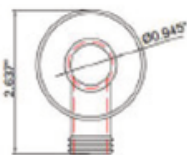

Freedom Handheld Shower Kit with Glide Bar and Wall Mount Supply Elbow

MODEL: APH-PKG-LGBHBMV-PS

Handheld Shower Kit Features:

- Hand shower flow max: 2.5 gpm Max Flow @ 80 psi
- 3 Function Hand shower: Full spray, massage spray, and full & massage spray
- With stop trigger
- ABS body

- 36" Linear polished grab bar, tested up to 500lbs
- High-quality 18-gauge 1.25" diameter 304 stainless steel.
- Mounting flange post with set screws for easy flange access during installation

- Height-adjustable handheld bracket
- to fit a 1.25" diameter bar
- ABS body

- 72" double spiral construction, no kink metal shower hose
- 1/2" - 14 NPSM thread and G 1/2" thread
- SS hose tube, brass nut with check valve

- Supply Elbow has a 1/2" Supply Connection
- For use with hand shower and hose
- Easy installation using slip fit connection
- Includes check valve