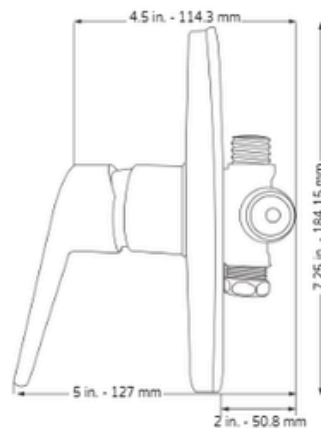

Freedom Handheld Shower Kit with Glide Bar and Wall Mount Supply Elbow

MODEL: APH-PKG-LGBHBMV-PS

Mixing Valve Features:

- Polished finish
- Connection: 1/2" Universal NPT & Direct sweat inlets & outlets
- Durable brass body ideal for prolonged contact with water
- Pressure-balanced mixing cartridge, to ensure consistent water temperature
- Durable ceramic disc cartridge
- Includes plaster guard to be used as a guide during installation