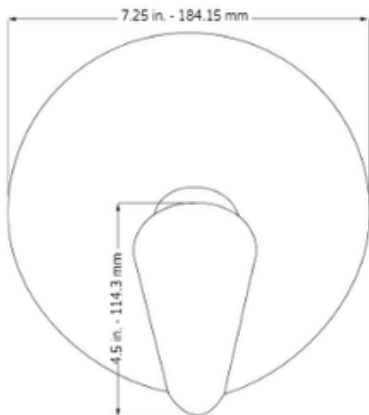

Freedom Handheld Shower Kit with Glide Bar and Wall Mount Supply Elbow

MODEL: APH-PKG-LGBHBMV-PS

Mixing Valve Features:

- Polished finish
- Connection: 1/2" Universal NPT & Direct sweat inlets & outlets
- Durable brass body ideal for prolonged contact with water
- Pressure-balanced mixing cartridge, to ensure consistent water temperature
- Durable ceramic disc cartridge
- Includes plaster guard to be used as a guide during installation