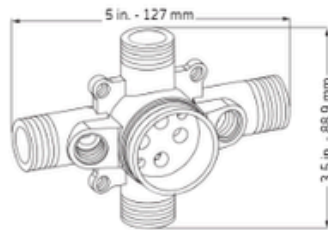

Freedom Handheld Shower Kit with Glide Bar and Wall Mount Supply Elbow

MODEL: APH-PKG-LGBHBMV-PS

Mixing Valve Features:

- Polished finish
- Connection: 1/2" Universal NPT & Direct sweat inlets & outlets
- Durable brass body ideal for prolonged contact with water
- Pressure-balanced mixing cartridge, to ensure consistent water temperature
- Durable ceramic disc cartridge
- Includes plaster guard to be used as a guide during installation