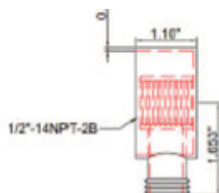

Freedom Handheld Shower Kit with Glide Bar and Wall Mount Supply Elbow

MODEL: APH-PKG-LGBHBMV-PS

Handheld Shower Kit Features:

- Hand shower flow max: 2.5 gpm Max Flow @ 80 psi
- 3 Function Hand shower: Full spray, massage spray, and full & massage spray
- With stop trigger
- ABS body

- 36" Linear polished grab bar, tested up to 500lbs
- High-quality 18-gauge 1.25" diameter 304 stainless steel.
- Mounting flange post with set screws for easy flange access during installation

- Height-adjustable handheld bracket
- to fit a 1.25" diameter bar
- ABS body

- 72" double spiral construction, no kink metal shower hose
- 1/2" - 14 NPSM thread and G 1/2" thread
- SS hose tube, brass nut with check valve

- Supply Elbow has a 1/2" Supply Connection
- For use with hand shower and hose
- Easy installation using slip fit connection
- Includes check valve