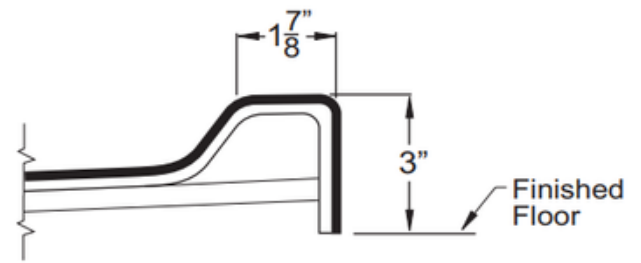

Freedom Easy Step Shower Pan 48" x 37"

MODEL: APF4836SHPAN

Made in USA

30-Year Warranty

EXTERIOR DIMENSIONS:

48" W x 37" D x 4 1/2"H

FEATURES:

- 3" easy step threshold
- Pre-leveled and reinforced shower base for easy installation
- Center drain location
- Fiberglass construction
- Durable, easy-to-clean applied acrylic
- Textured Floor

Freedom Easy Step Shower Pan 48" x 37"

MODEL: APF4836SHPAN

THRESHOLD VIEW

NOTES:

Dimensional Tolerance $\pm 1/2"$.
Accessibility Professionals Inc. assumes
no responsibility for prep work

CODE COMPLIANCE:

- IPC International Plumbing Code
- UPC Uniform Plumbing Code
- ANSI Z124.2 Standards for Plastic Showers
- CSA Canadian Standards Association

FRAME-IN DIMENSIONS:

A	48 1/4"
B	24 1/8"
C	37"
D	18"