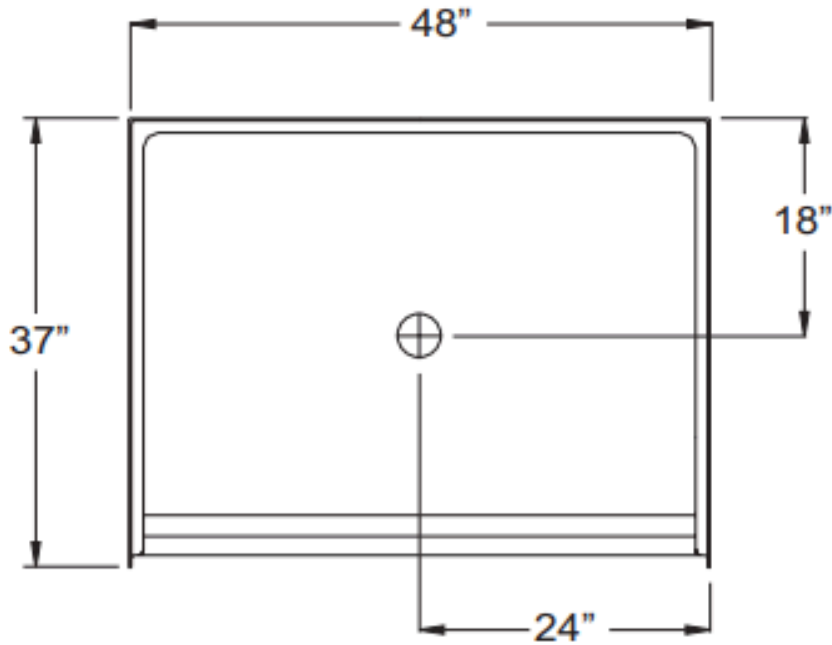

Freedom Easy Step Shower Pan 48" x 37"

MODEL: APF4836SHPAN

Made in USA

30-Year Warranty

EXTERIOR DIMENSIONS:

48" W x 37" D x 4 1/2"H

FEATURES:

- 3" easy step threshold
- Pre-leveled and reinforced shower base for easy installation
- Center drain location
- Fiberglass construction
- Durable, easy-to-clean applied acrylic
- Textured Floor

Freedom Easy Step Shower Pan 48" x 37"

MODEL: APF4836SHPAN

THRESHOLD VIEW

NOTES:

Dimensional Tolerance $\pm 1/2"$.
Accessibility Professionals Inc. assumes
no responsibility for prep work

CODE COMPLIANCE:

- IPC International Plumbing Code
- UPC Uniform Plumbing Code
- ANSI Z124.2 Standards for Plastic Showers
- CSA Canadian Standards Association

FRAME-IN DIMENSIONS:

A	48 1/4"
B	24 1/8"
C	37"
D	18"