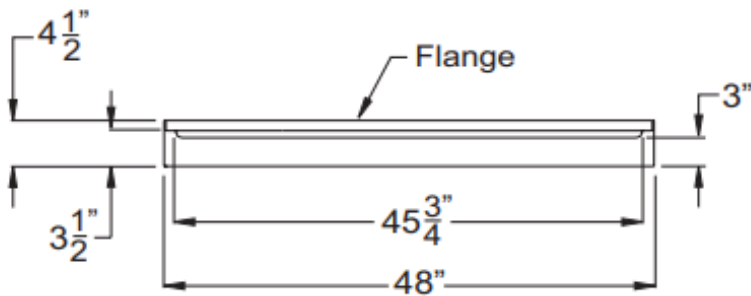

Freedom Easy Step Shower Pan 48" x 37"

MODEL: APF4836SHPAN

Made in USA

30-Year Warranty

EXTERIOR DIMENSIONS:

48" W x 37" D x 4 1/2"H

FEATURES:

- 3" easy step threshold
- Pre-leveled and reinforced shower base for easy installation
- Center drain location
- Fiberglass construction
- Durable, easy-to-clean applied acrylic
- Textured Floor

Freedom Easy Step Shower Pan 48" x 37"

MODEL: APF4836SHPAN

THRESHOLD VIEW

NOTES:

Dimensional Tolerance $\pm 1/2"$.
Accessibility Professionals Inc. assumes
no responsibility for prep work

CODE COMPLIANCE:

- IPC International Plumbing Code
- UPC Uniform Plumbing Code
- ANSI Z124.2 Standards for Plastic Showers
- CSA Canadian Standards Association

FRAME-IN DIMENSIONS:

A	48 1/4"
B	24 1/8"
C	37"
D	18"