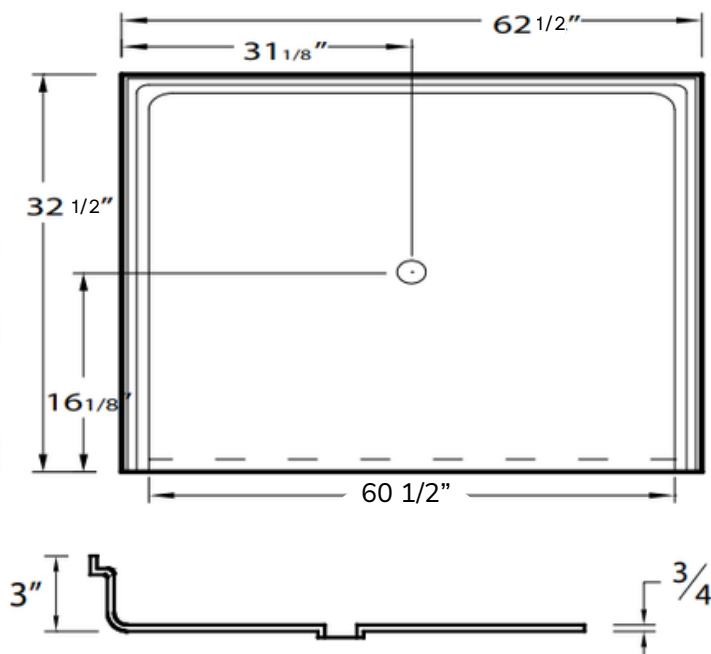

# Acrylic ADA Roll-in Shower Pan 62" x 32" Center Drain

MODEL: APA6232BFPAN

**EXTERIOR DIMENSIONS:** 62 1/2" X 32 1/2" X 3"

**INTERIOR DIMENSIONS:** 60 1/2" X 30 3/4"

## FEATURES:

- 3/4" barrier free threshold (requires mudset)
- Acrylic ADA Shower Pan
- Includes polished drain assembly
- Center drain location
- Textured slip resistant floor

## NOTES:

Dimensional Tolerance  $\pm 3/8"$ .  
Drawing not to scale  
Accessibility Professionals Inc. assumes  
no responsibility for prep work

Made in USA