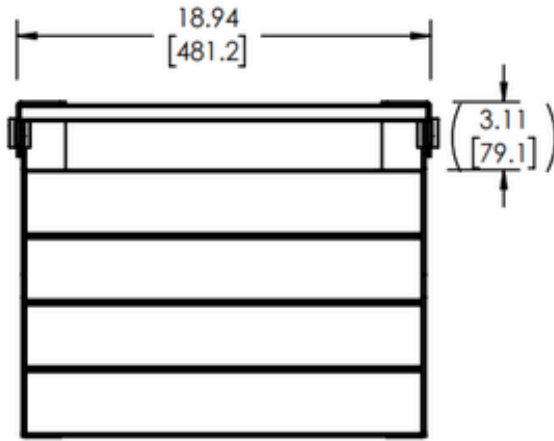

18.94" X 15.32" Bench Seat, Afromosia Wood

MODEL: APFSHSLI185155TW-BSG (BLACK FRAME)
APFSHSLI185155TW-PS (POLISHED STAINLESS FRAME)
APFSHSLI185155TW-SS (SATIN STAINLESS FRAME)

DIMENSIONS:

18.94" x 15.32"

MOUNTING HEIGHT:

At your desired height for residential use

WEIGHT CAPACITY:

400lbs

FEATURES:

- Durable and Easy to clean Afromosia "African Teak" wood
- Slim frame, 3.5" deep when folded up
- Hidden Mounting Brackets
- 400 lb. weight capacity when properly installed
- Powder-coated stainless steel frame
- Frame Color Options: Black, Silver or Satin (specify when ordering)

Built in USA

1 Year Seat Warranty

CODE COMPLIANCE:

- ADA 610.4 Structural Strength
- ADA 309.4 Operation

18.75" X 15.25" Bench Seat, Afromosia Wood

MODEL: APFSHSLI185155TW-BSG (BLACK FRAME)
 APFSHSLI185155TW-PS (POLISHED STAINLESS FRAME)
 APFSHSLI185155TW-SS (SATIN STAINLESS FRAME)

DETAIL A
SCALE 2 : 1