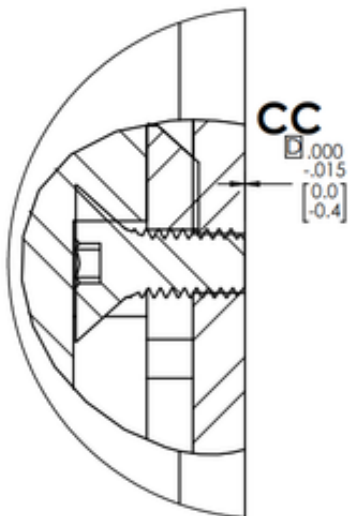

18.94" X 15.32" Bench Seat, Afromosia Wood

MODEL: APFSHSLI185155TW-BSG (BLACK FRAME)
APFSHSLI185155TW-PS (POLISHED STAINLESS FRAME)
APFSHSLI185155TW-SS (SATIN STAINLESS FRAME)

DIMENSIONS:

18.94" x 15.32"

MOUNTING HEIGHT:

At your desired height for residential use

WEIGHT CAPACITY:

400lbs

FEATURES:

- Durable and Easy to clean Afromosia "African Teak" wood
- Slim frame, 3.5" deep when folded up
- Hidden Mounting Brackets
- 400 lb. weight capacity when properly installed
- Powder-coated stainless steel frame
- Frame Color Options: Black, Silver or Satin (specify when ordering)

Built in USA

1 Year Seat Warranty

CODE COMPLIANCE:

- ADA 610.4 Structural Strength
- ADA 309.4 Operation

18.75" X 15.25" Bench Seat, Afromosia Wood

MODEL: APFSHSLI185155TW-BSG (BLACK FRAME)
 APFSHSLI185155TW-PS (POLISHED STAINLESS FRAME)
 APFSHSLI185155TW-SS (SATIN STAINLESS FRAME)

DETAIL A
SCALE 2 : 1