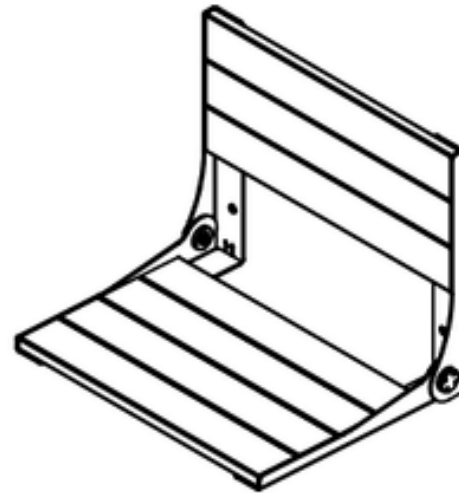

MOUNTING HEIGHT:

At your desired height for residential use

WEIGHT CAPACITY:

400lbs

FEATURES:

- Durable and Easy to clean Afromosia "African Teak" wood
- Slim frame, 3.5" deep when folded up
- Hidden Mounting Brackets
- 400 lb. weight capacity when properly installed
- Powder-coated stainless steel frame
- Frame Color Options: Black, Silver or Satin (specify when ordering)

Built in USA

1 Year Seat Warranty

CODE COMPLIANCE:

- ADA 610.4 Structural Strength
- ADA 309.4 Operation

18.75" X 15.25" Bench Seat, Afromosia Wood

MODEL: APFSHSLI185155TW-BSG (BLACK FRAME)
 APFSHSLI185155TW-PS (POLISHED STAINLESS FRAME)
 APFSHSLI185155TW-SS (SATIN STAINLESS FRAME)

DETAIL A
SCALE 2 : 1