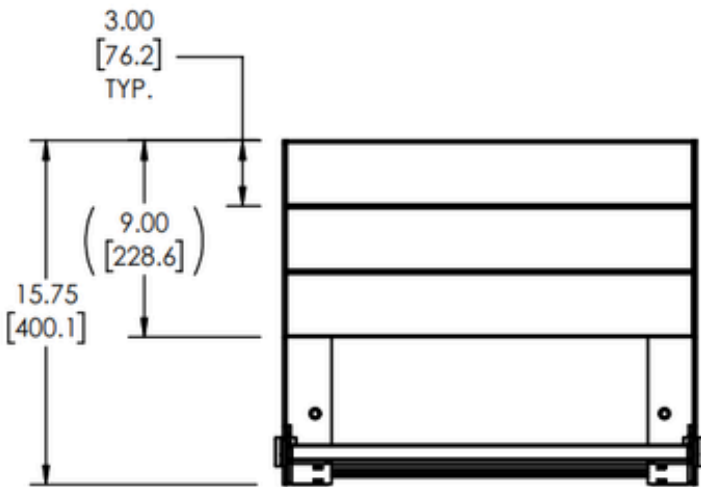

18.94" X 15.32" Bench Seat, Afromosia Wood

MODEL: APFSHSLI185155TW-BSG (BLACK FRAME)
APFSHSLI185155TW-PS (POLISHED STAINLESS FRAME)
APFSHSLI185155TW-SS (SATIN STAINLESS FRAME)

DIMENSIONS:

18.94" x 15.32"

MOUNTING HEIGHT:

At your desired height for residential use

WEIGHT CAPACITY:

400lbs

FEATURES:

- Durable and Easy to clean Afromosia "African Teak" wood
- Slim frame, 3.5" deep when folded up
- Hidden Mounting Brackets
- 400 lb. weight capacity when properly installed
- Powder-coated stainless steel frame
- Frame Color Options: Black, Silver or Satin (specify when ordering)

Built in USA

1 Year Seat Warranty

CODE COMPLIANCE:

- ADA 610.4 Structural Strength
- ADA 309.4 Operation

18.75" X 15.25" Bench Seat, Afromosia Wood

MODEL: APFSHSLI185155TW-BSG (BLACK FRAME)
 APFSHSLI185155TW-PS (POLISHED STAINLESS FRAME)
 APFSHSLI185155TW-SS (SATIN STAINLESS FRAME)

DETAIL A
SCALE 2 : 1