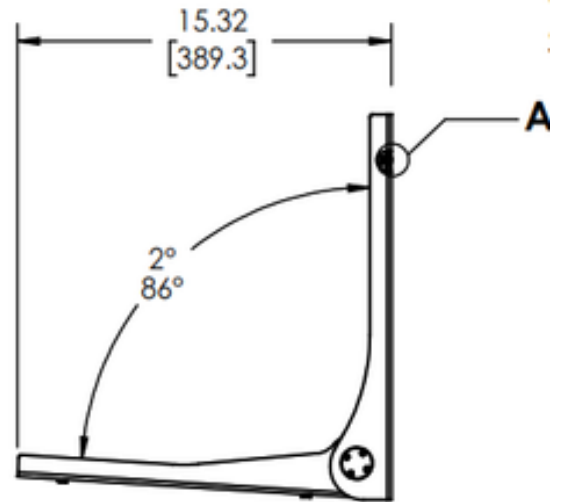

18.94" X 15.32" Bench Seat, Afromosia Wood

MODEL: APFSHSLI185155TW-BSG (BLACK FRAME)
APFSHSLI185155TW-PS (POLISHED STAINLESS FRAME)
APFSHSLI185155TW-SS (SATIN STAINLESS FRAME)

DIMENSIONS:

18.94" x 15.32"

MOUNTING HEIGHT:

At your desired height for residential use

WEIGHT CAPACITY:

400lbs

FEATURES:

- Durable and Easy to clean Afromosia "African Teak" wood
- Slim frame, 3.5" deep when folded up
- Hidden Mounting Brackets
- 400 lb. weight capacity when properly installed
- Powder-coated stainless steel frame
- Frame Color Options: Black, Silver or Satin (specify when ordering)

Built in USA

1 Year Seat Warranty

CODE COMPLIANCE:

- ADA 610.4 Structural Strength
- ADA 309.4 Operation

18.75" X 15.25" Bench Seat, Afromosia Wood

MODEL: APFSHSLI185155TW-BSG (BLACK FRAME)
 APFSHSLI185155TW-PS (POLISHED STAINLESS FRAME)
 APFSHSLI185155TW-SS (SATIN STAINLESS FRAME)

DETAIL A
SCALE 2 : 1