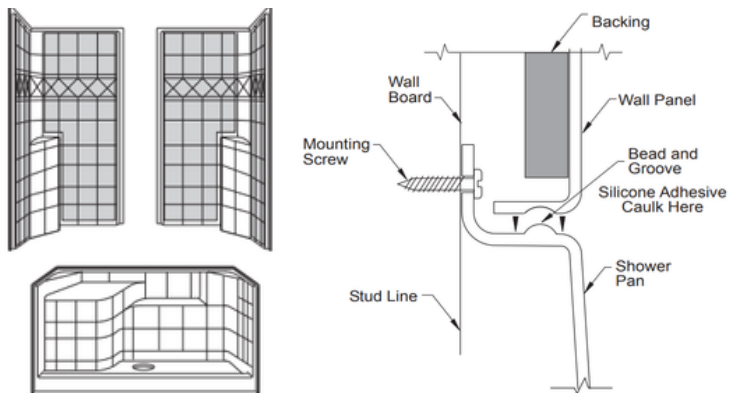

Freedom Easy Step Shower 48" x 37" Left or Right Seat

MODEL: APF3648SH3P LR