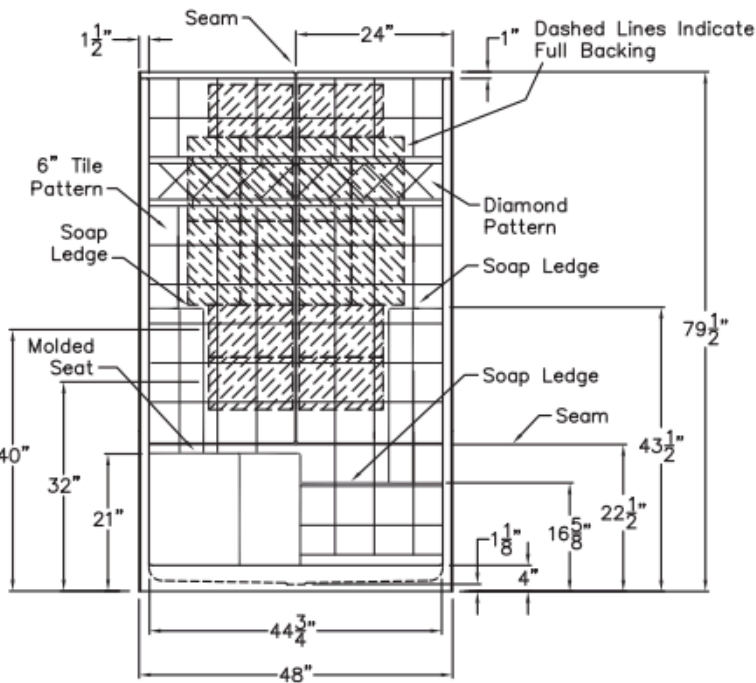

Freedom Easy Step Shower 48" x 37" Left or Right Seat

MODEL: APF3648SH3P LR