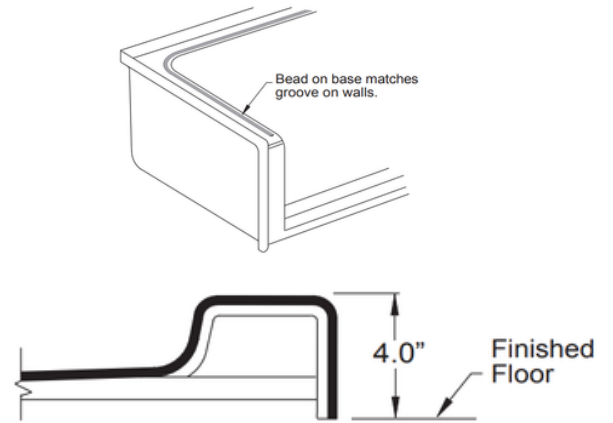

Freedom Easy Step Shower 48" x 37" Left or Right Seat

MODEL: APF3648SH3P LR