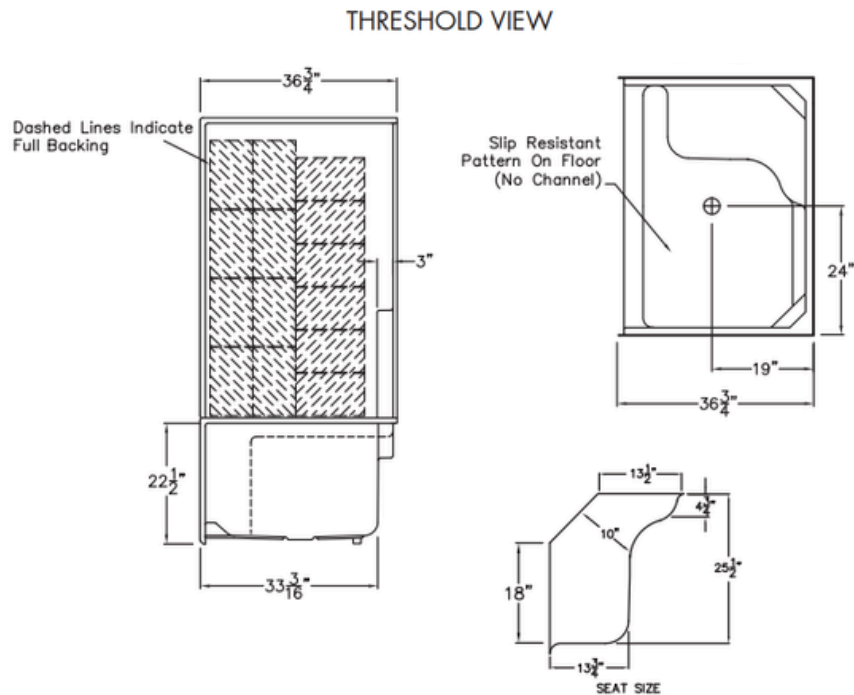

Freedom Easy Step Shower 48" x 37" Left or Right Seat

MODEL: APF3648SH3P LR