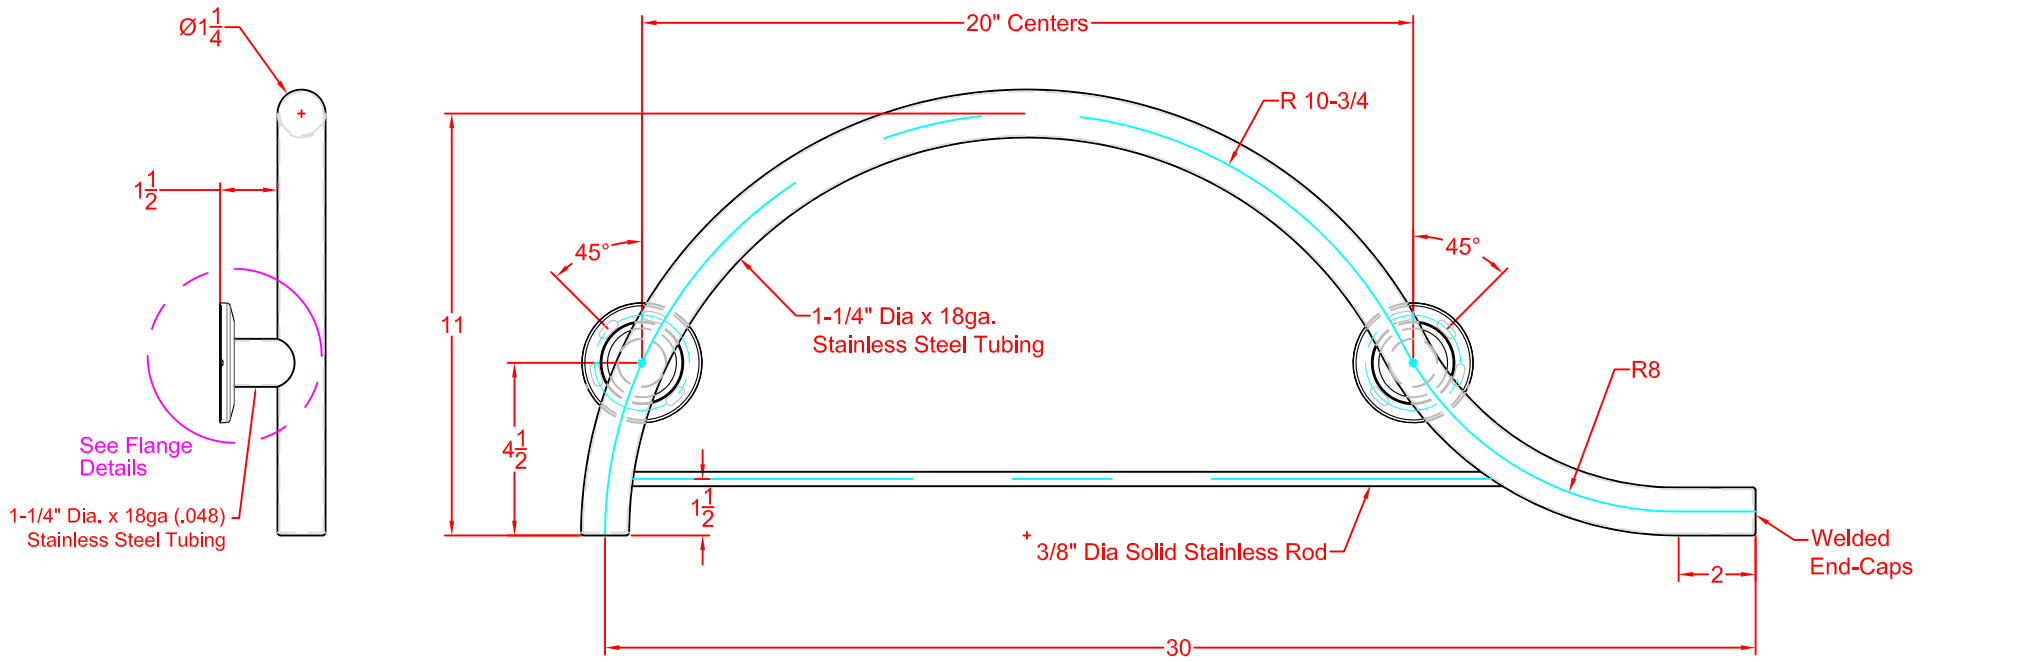

Description:
APFGWR3730QCR-MB
 30" RH Piano Curved Bar w/Towel Bar
 1-1/4" x 18ga S.S. Tubing
 (Matte Black Finish)

Customer:
 Customer Part #
 12-03-2014

IFSS-CER-FLANGE
 Detail

ICSS-CCR-COVER
 Detail

RIGHT HAND