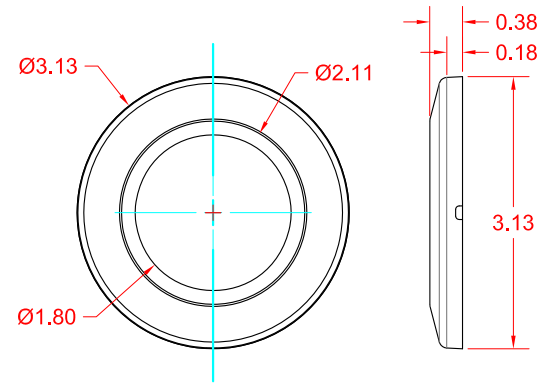

Description:
APFGWR3730QCR-MB
 30" RH Piano Curved Bar w/Towel Bar
 1-1/4" x 18ga S.S. Tubing
 (Matte Black Finish)

Customer:
 Customer Part #
 12-03-2014

IFSS-CER-FLANGE
 Detail

ICSS-CCR-COVER
 Detail

RIGHT HAND