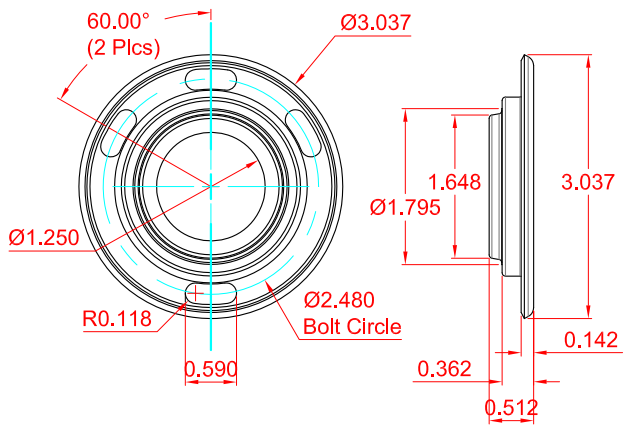

Description:
APFGWR3730QCR-MB
 30" RH Piano Curved Bar w/Towel Bar
 1-1/4" x 18ga S.S. Tubing
 (Matte Black Finish)

Customer:
 Customer Part #
 12-03-2014

IFSS-CER-FLANGE
 Detail

ICSS-CCR-COVER
 Detail

RIGHT HAND