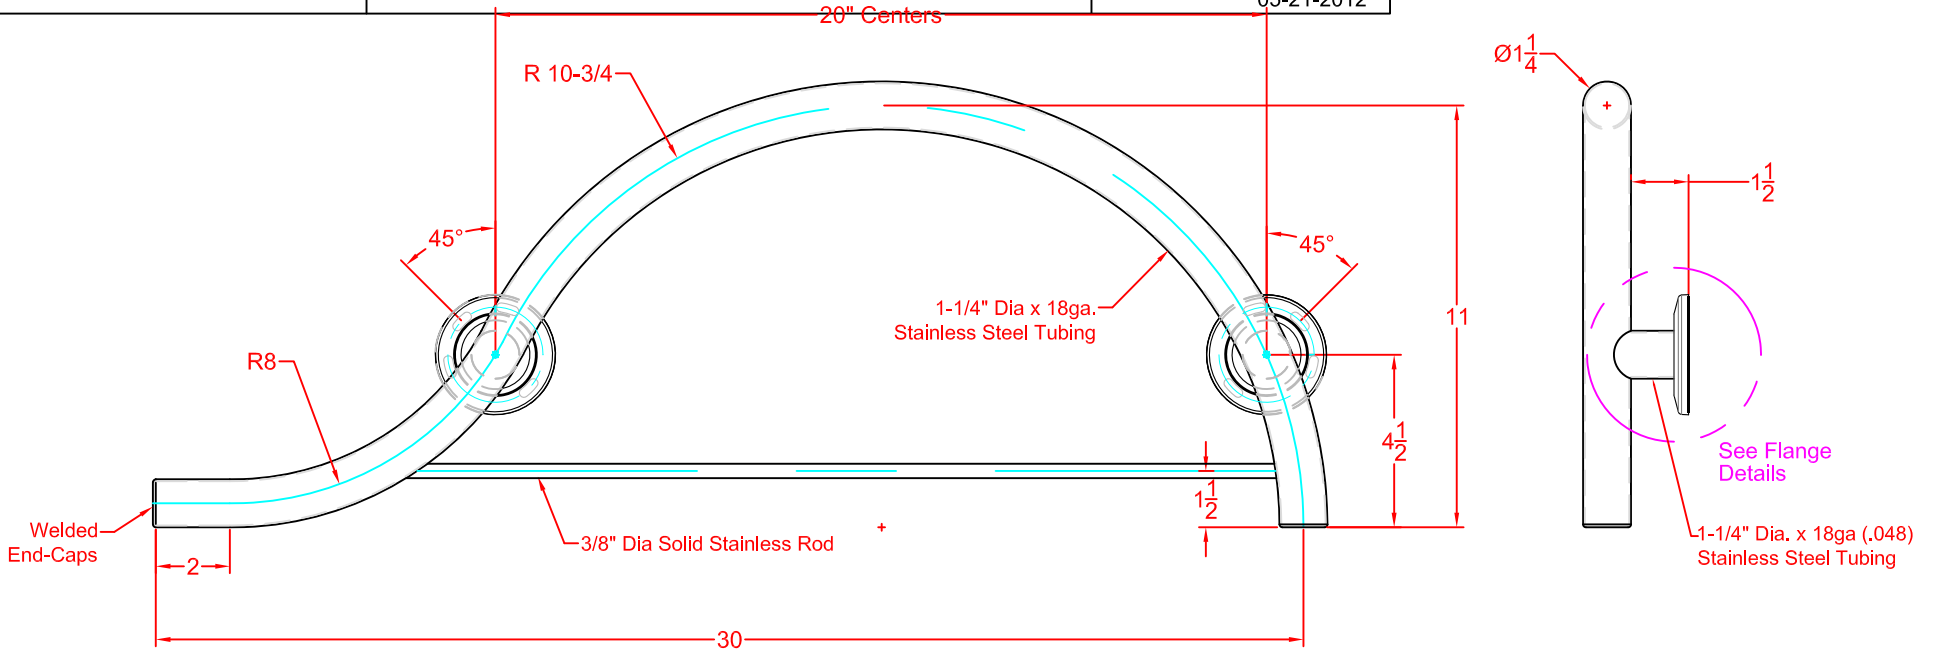

Description: **APFGWL3730QCR-MB**
 30" LH Piano Curved Bar w/Towel Bar
 1-1/4" x 18ga S.S. Tubing
 Matte Black Powder Coat Finish

Customer:
 Customer Part #
 05-21-2012

IFSS-CER-FLANGE
 Detail

ICSS-CCR-COVER
 Detail

LEFT HAND