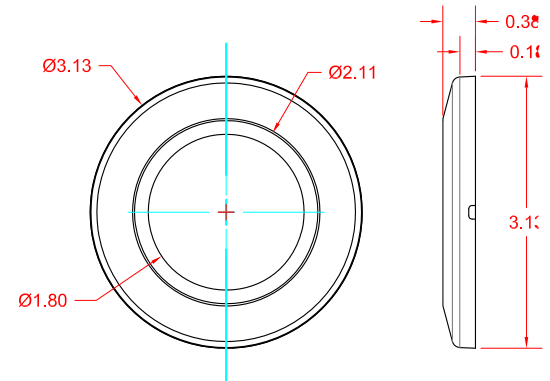

Description: **APFGWL3730QCR-MB**
 30" LH Piano Curved Bar w/Towel Bar
 1-1/4" x 18ga S.S. Tubing
 Matte Black Powder Coat Finish

Customer:
 Customer Part #
 05-21-2012

IFSS-CER-FLANGE
 Detail

ICSS-CCR-COVER
 Detail

LEFT HAND