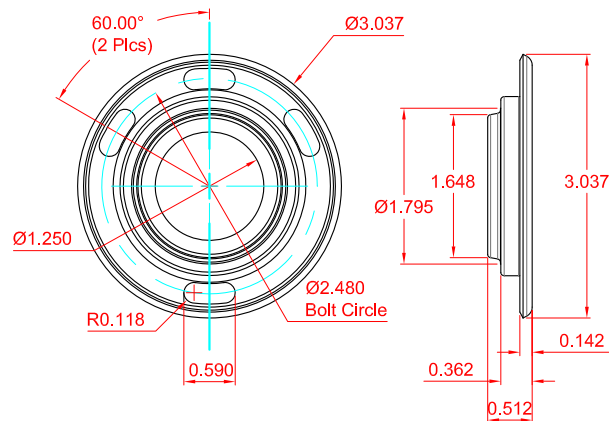

Description: **APFGWL3730QCR-MB**
 30" LH Piano Curved Bar w/Towel Bar
 1-1/4" x 18ga S.S. Tubing
 Matte Black Powder Coat Finish

Customer:
 Customer Part #
 05-21-2012

IFSS-CER-FLANGE
 Detail

ICSS-CCR-COVER
 Detail

LEFT HAND