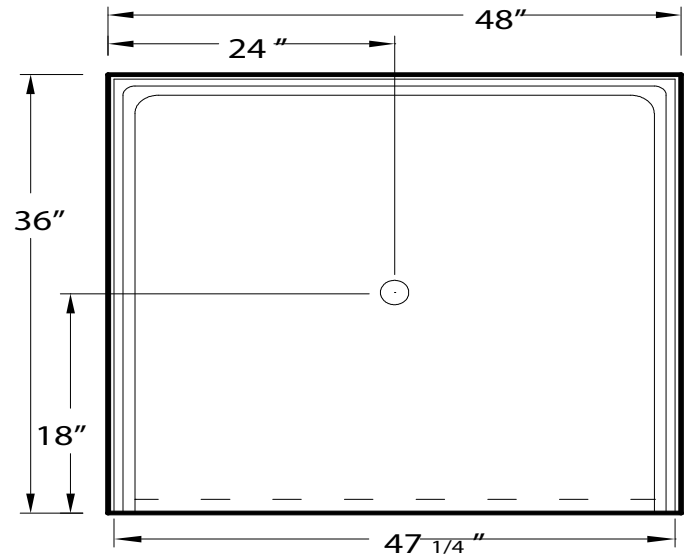

## Acrylic Easy Step Shower Pan 48" x 36"

Drawing not to scale,  
All dimensions may vary up to 3/8"

### Model APA4836STPAN

48" x 36" x 3" outside dimensions,

One piece acrylic shower pan with non-textured floor.  
Drain assembly with polished chrome square drain cover included.

3" threshold, easy step shower pan.